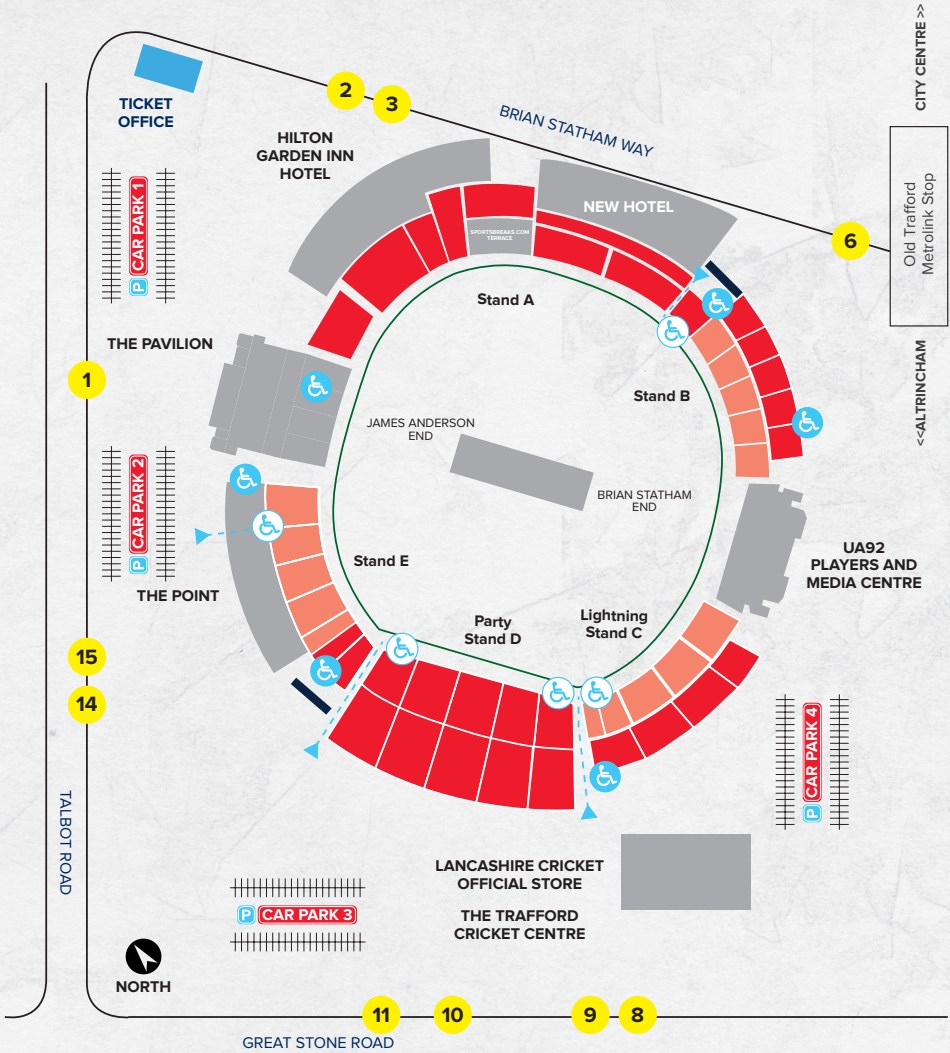

STADIUM PLAN

-  - STADIUM ENTRY AND EXIT POINTS
-  - UNCOVERED STAND
-  - BIG SCREENS
-  - PARTIALLY COVERED STAND
-  - WHEELCHAIR POSITIONS AND WHEELCHAIR USERS ROUTE
-  - ACCESSIBLE TOILETS

#RedRoseTogether